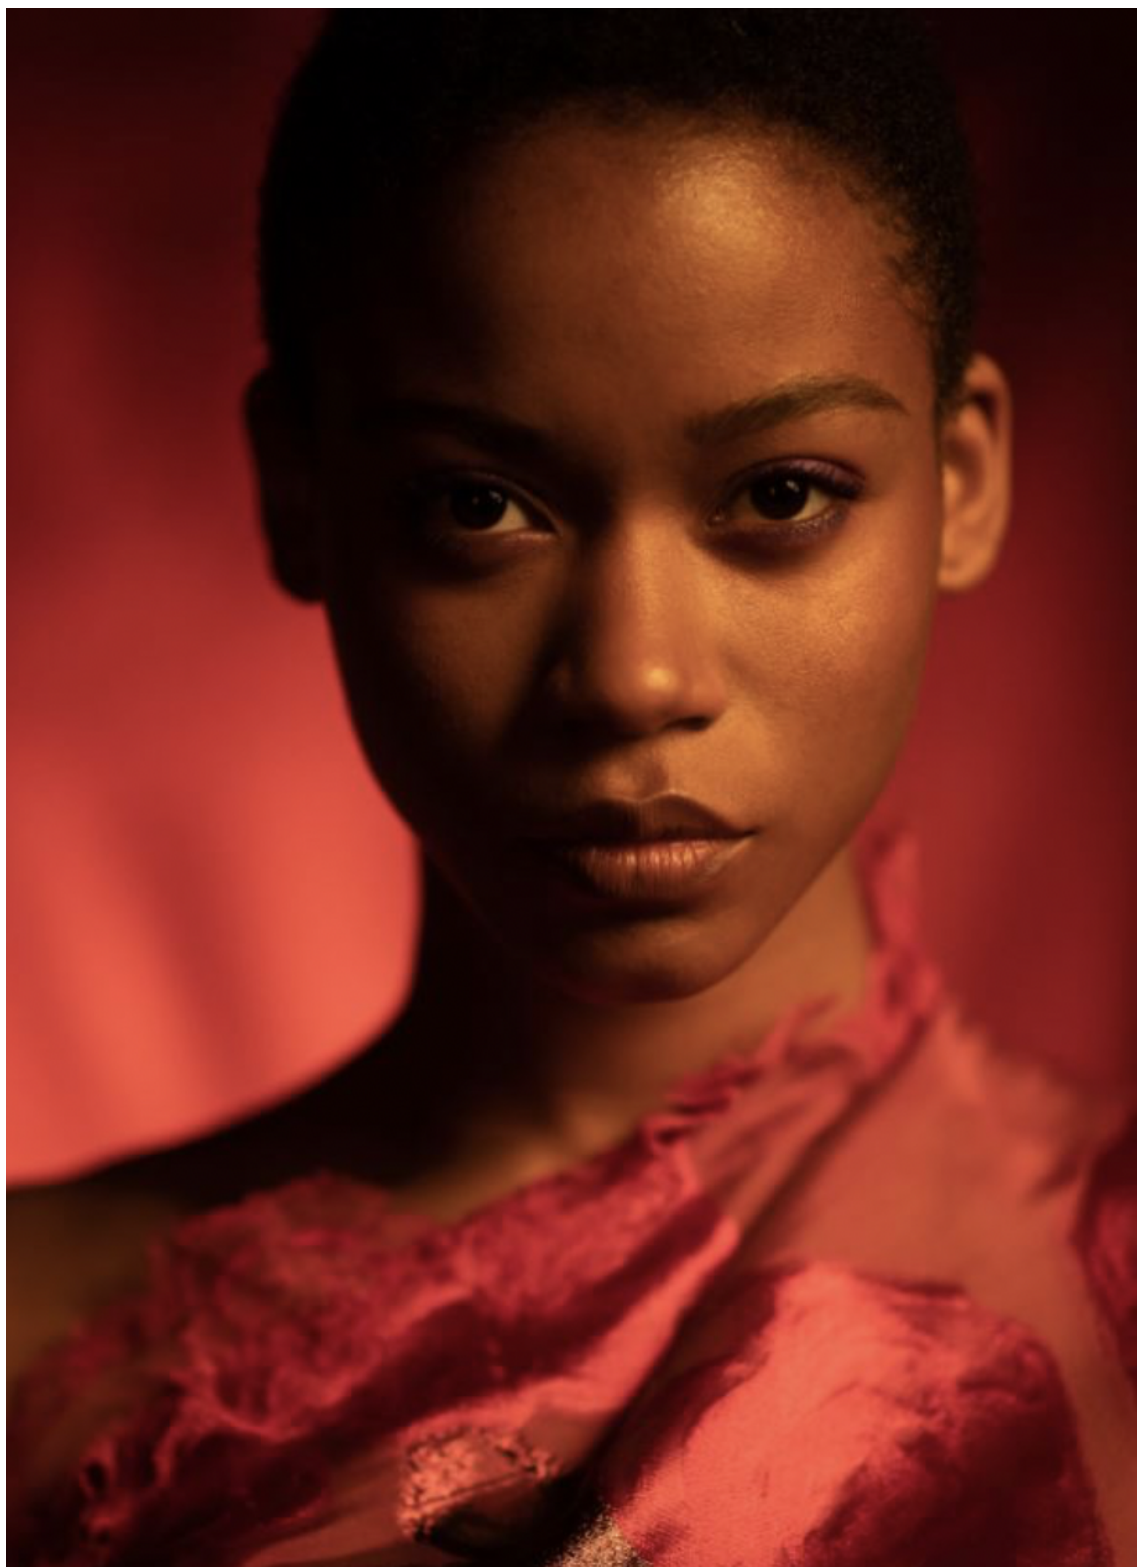

FRANCIS ZAPICO

height 178 cm · bust 83 cm · cup B · waist 61 cm · hips 89 cm · dress 36
shoes size 39 · hair black · eyes brown