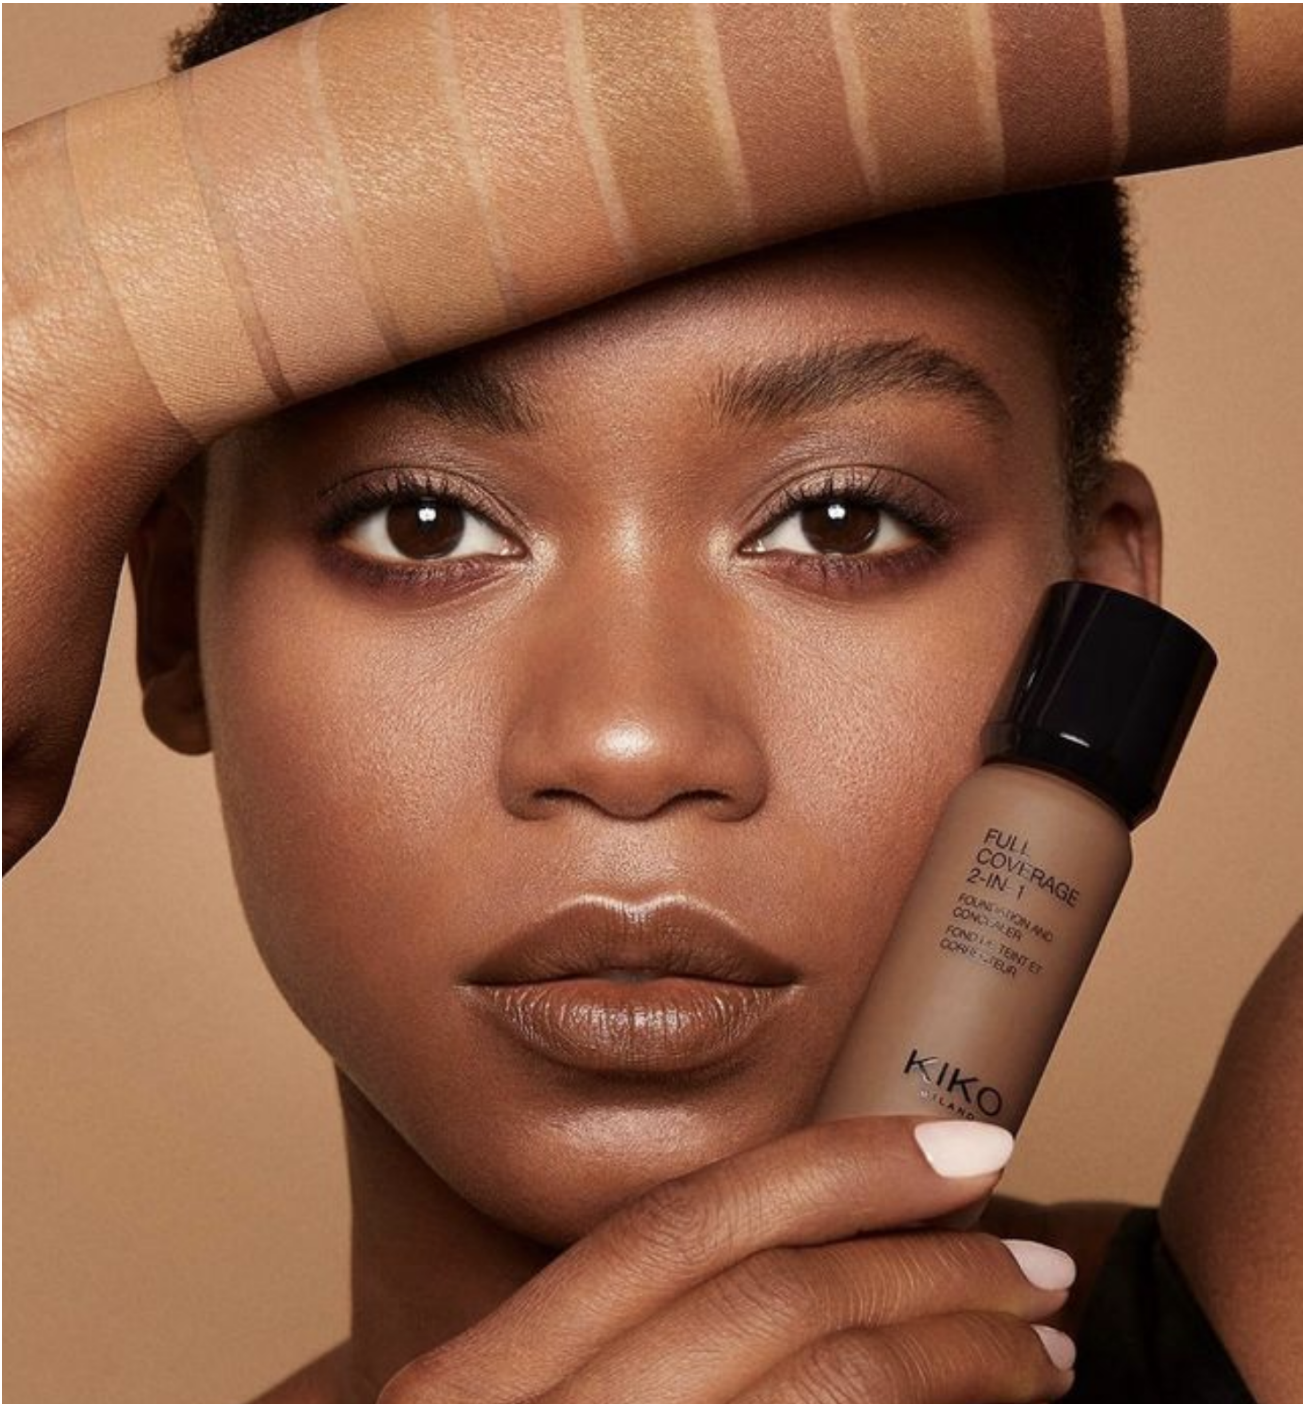

FRANCIS ZAPICO

height 178 cm · bust 83 cm · cup B · waist 61 cm · hips 89 cm · dress 36
shoes size 39 · hair black · eyes brown